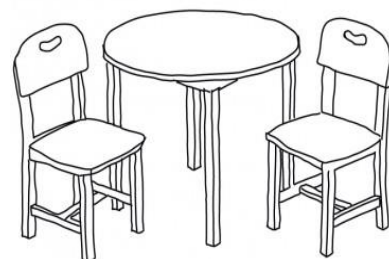

Tables and Chairs for the new Parish Hall

The new parish life center is progressing toward completion. Equipment for our kitchen has been donated so we can look forward to cooking and serving good hot food. We now turn our attention to Tables and Chairs for the new Parish Hall. Everyone is encouraged to share in purchasing of the Tables and Chairs. Below are donation amounts for Chairs, Tables and/or a complete set including a Table and eight Chairs.

Chairs $50 each, Tables $200 each and a complete set for $600.

There will be a poster setup in the narthex showing our progress toward the goal. To make a donation use the form in the bulletin or pick up one in the narthex or at the church office. The form may be placed in the collection basket or given to the person at the table in the narthex or mailed to the church office.

Please include a note on your check indicating **Tables and Chairs - Parish Hall**.

Thank You for all you do for our parish.

Tables and Chairs Donation Form

To donate Tables & Chairs for the New Parish Hall please fill in the form below. This form along with your check can mailed to the church office or placed in the collection basket during Mass.

Chairs $50 each -- Tables $200 each -- Sets (1 Table and 8 Chairs) $600 each set

Name: _____ Phone #: _____

Address: _____

Email Address: _____

	Quantity	Item Cost	Sub Total
Chairs		$50	
Tables		$200	
Sets		$600	
		Total	

Please make checks payable to Saint Mark's Building Fund and note **Tables and Chairs**.